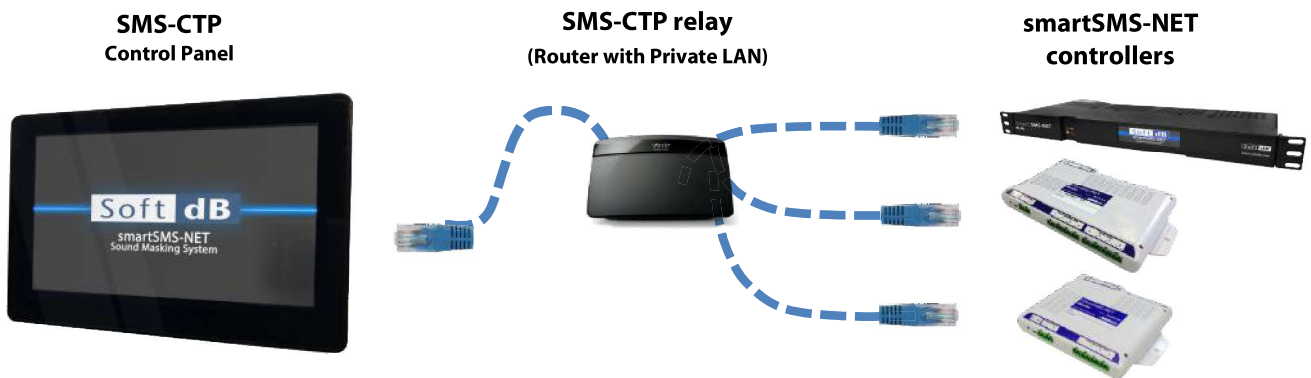

SMS-CTP

Centralized Control Panel
 smartSMS-NET Sound Masking System

- Simple and easy masking sound and music volume adjustment in any zone,
- 7" Capacitive Touch Screen,
- Wall-Mount for sleek design,
- Password access,
- Ethernet or WiFi connectivity,
- Flexible power supply with PoE or 9-36Vdc.

On screen volume control to display and access all projects and zones:

Ethernet or WiFi Connectivity:

Specifications

Volumes	
Sound Masking	±10 dB with respect to calibrated sound masking level
Music	30 dB
Connectivity	
Connectivity	TCP/IP
Interfaces	Ethernet (RJ45) or WiFi (802.11b/g/n, <u>WiFi radio module can be disabled if not required</u>)
Protocol	Proprietary
Screen	
Size	7 inch (178mm)
Resolution	1024 x 600
Brightness	350 cd/m ²
Touch Panel Technology	Capacitive
Power	
Powering Options	PoE or DC barrel connector
DC Barrel Connector	9-36VDC, Power-Supply provided
PoE (Power over Ethernet)	48V, IEEE 802.3.af (optional PoE injector available)
Power Rating	Max 15W
Physical	
Size	182mm x 121mm x 25mm (7.2" x 4.75" x 1")
Weight	0.9lb (400g)
Mounting	Wall-mount bracket
Options	
Locked Guard Box	Key-locked clear polycarbonate box, 248mm x 184mm x 86mm (9.75" x 7.25" x 3.33")
PoE Injector	19W IEEE 802.3af PoE injector supporting 10/100 Mbps

Very easy to install with mounting bracket using screws or adhesive pad: