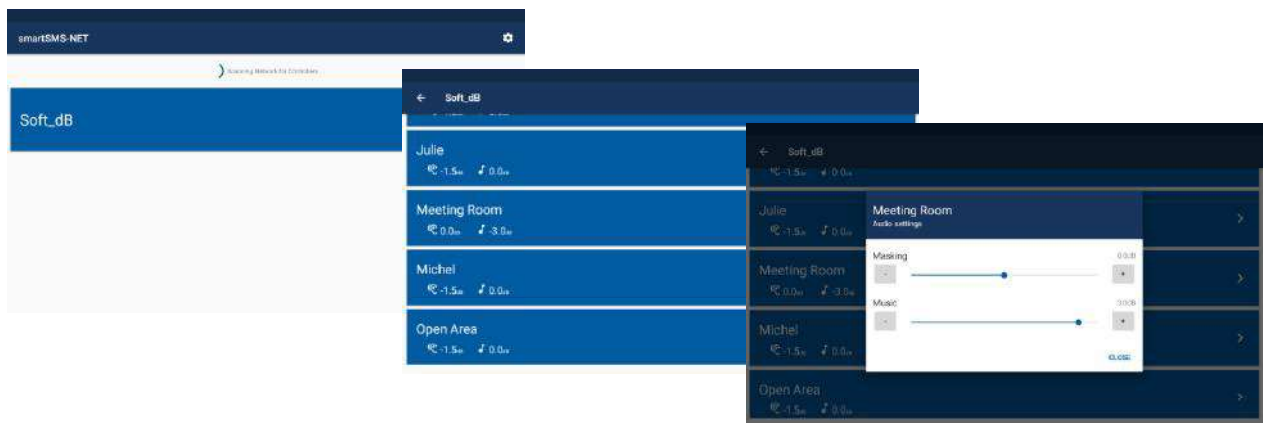

SMS-CTP

Centralized Control Panel
 smartSMS-NET Sound Masking System

- Simple and easy masking sound and music volume adjustment in any zone,
- 7" Capacitive Touch Screen,
- Wall-Mount for sleek design,
- Password access,
- Ethernet or WiFi connectivity,
- Flexible power supply with PoE or 9-36Vdc.

On screen volume control to display and access all projects and zones:

Ethernet or WiFi Connectivity:

Specifications

Volumes	
Sound Masking	±10 dB with respect to calibrated sound masking level
Music	30 dB
Connectivity	
Connectivity	TCP/IP
Interfaces	Ethernet (RJ45) or WiFi (802.11b/g/n, <u>WiFi radio module can be disabled if not required</u>)
Protocol	Proprietary
Screen	
Size	7 inch (178mm)
Resolution	1024 x 600
Brightness	350 cd/m ²
Touch Panel Technology	Capacitive
Power	
Powering Options	PoE or DC barrel connector
DC Barrel Connector	9-36VDC, Power-Supply provided
PoE (Power over Ethernet)	48V, IEEE 802.3.af (optional PoE injector available)
Power Rating	Max 15W
Physical	
Size	182mm x 121mm x 25mm (7.2" x 4.75" x 1")
Weight	0.9lb (400g)
Mounting	Wall-mount bracket
Options	
Locked Guard Box	Key-locked clear polycarbonate box, 248mm x 184mm x 86mm (9.75" x 7.25" x 3.33")
PoE Injector	19W IEEE 802.3af PoE injector supporting 10/100 Mbps