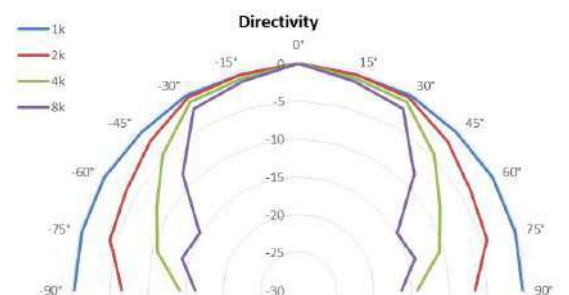

# SMS-DIRECT

## Sound Masking Speaker

The SMS-DIRECT loudspeaker is designed to generate the optimum masking sound for a variety of ceiling conditions.

Specifications	
Power	10 W
Line Voltage	25 V
Sensitivity	91 dB
Enclosure Material	Fireproof ABS plastic
Frequency Response	100 Hz to 10 kHz
Connectors	4mm (5/32") Screw terminals
Driver	13 cm (5") full range
Color	Black ( RAL9011) or white
Weight	1.6 kg (3.5 lbs)
Shipping Weight	1.8 kg (4 lbs)
Box Dimensions	18 x 18 x 29 cm (7 x 7 x 11½")