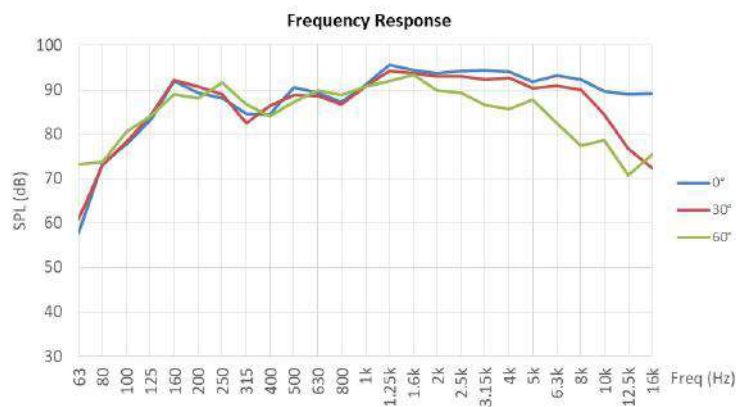

## Sound Masking Speaker

The SMS-DIRECT loudspeaker is designed to generate the optimum masking sound for a variety of ceiling conditions.

Specifications	
Power	10 W
Line Voltage	25 V
Sensitivity	91 dB
Enclosure Material	Fireproof ABS plastic
Frequency Response	100 Hz to 10 kHz
Connectors	4mm (5/32") Screw terminals
Driver	13 cm (5") full range
Color	Black ( RAL9011) or white
Weight	1.6 kg (3.5 lbs)
Shipping Weight	1.8 kg (4 lbs)
Box Dimensions	18 x 18 x 29 cm (7 x 7 x 11½")