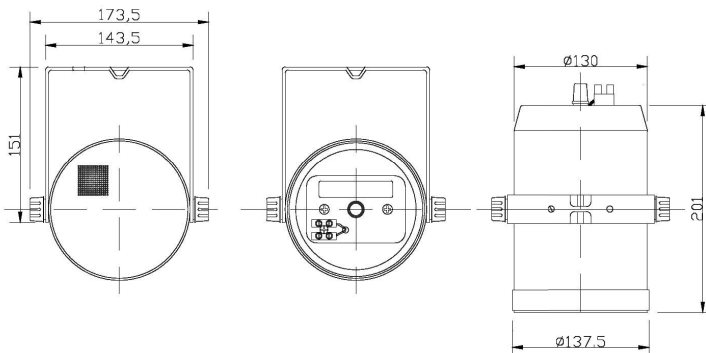

## Sound Masking Speaker

The SMS-DIRECT loudspeaker is designed to generate the optimum masking sound for a variety of ceiling conditions.

Specifications	
Power	10 W
Line Voltage	25 V
Sensitivity	91 dB
Enclosure Material	Fireproof ABS plastic
Frequency Response	100 Hz to 10 kHz
Connectors	4mm (5/32") Screw terminals
Driver	13 cm (5") full range
Color	Black ( RAL9011) or white
Weight	1.6 kg (3.5 lbs)
Shipping Weight	1.8 kg (4 lbs)
Box Dimensions	18 x 18 x 29 cm (7 x 7 x 11½")