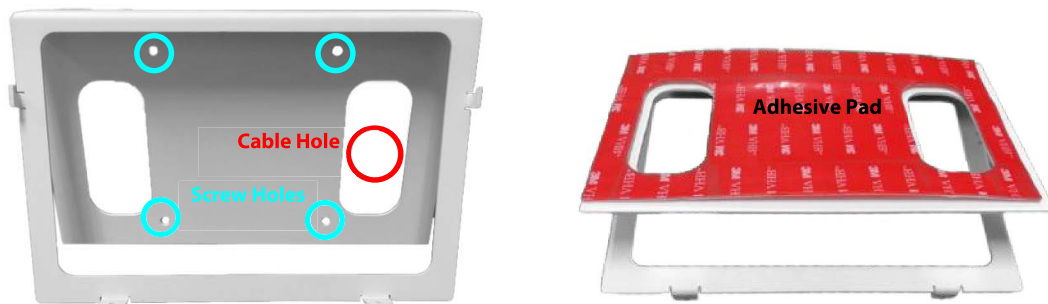

## Specifications

Volumes	
Sound Masking	±10 dB with respect to calibrated sound masking level
Music	30 dB
Connectivity	
Connectivity	TCP/IP
Interfaces	Ethernet (RJ45) or WiFi (802.11b/g/n, <u>WiFi radio module can be disabled if not required</u> )
Protocol	Proprietary
Screen	
Size	7 inch (178mm)
Resolution	1024 x 600
Brightness	350 cd/m <sup>2</sup>
Touch Panel Technology	Capacitive
Power	
Powering Options	PoE or DC barrel connector
DC Barrel Connector	9-36VDC, Power-Supply provided
PoE (Power over Ethernet)	48V, IEEE 802.3.af (optional PoE injector available)
Power Rating	Max 15W
Physical	
Size	182mm x 121mm x 25mm (7.2" x 4.75" x 1")
Weight	0.9lb (400g)
Mounting	Wall-mount bracket
Options	
Locked Guard Box	Key-locked clear polycarbonate box, 248mm x 184mm x 86mm (9.75" x 7.25" x 3.33")
PoE Injector	19W IEEE 802.3af PoE injector supporting 10/100 Mbps

Very easy to install with mounting bracket using screws or adhesive pad:

V20190702