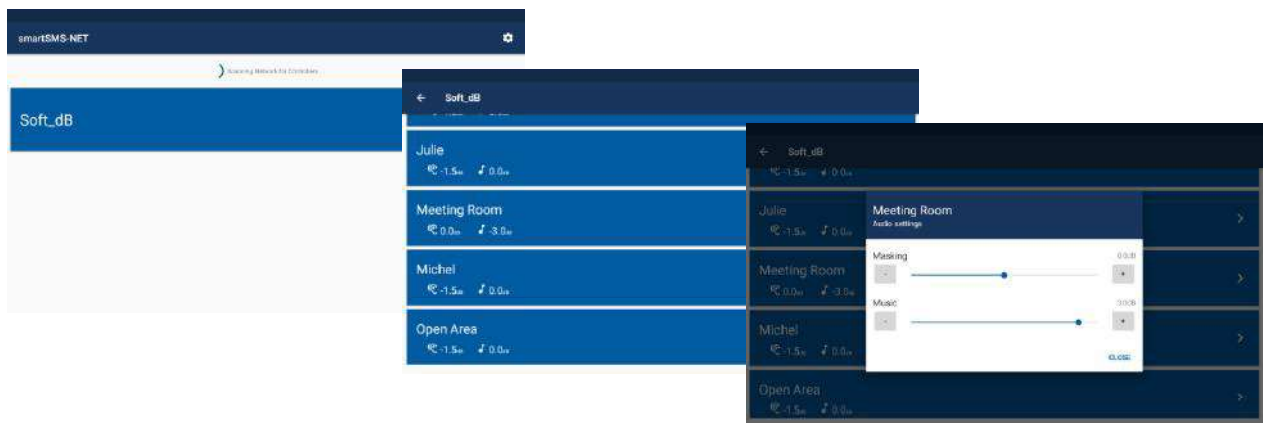

SMS-CTP

Centralized Control Panel
 smartSMS-NET Sound Masking System

- Simple and easy masking sound and music volume adjustment in any zone,
- 7" Capacitive Touch Screen,
- Wall-Mount for sleek design,
- Password access,
- Ethernet or WiFi connectivity,
- Flexible power supply with PoE or 9-36Vdc.

On screen volume control to display and access all projects and zones:

Ethernet or WiFi Connectivity:

V20190702

Specifications

Volumes	
Sound Masking	±10 dB with respect to calibrated sound masking level
Music	30 dB
Connectivity	
Connectivity	TCP/IP
Interfaces	Ethernet (RJ45) or WiFi (802.11b/g/n, <u>WiFi radio module can be disabled if not required</u>)
Protocol	Proprietary
Screen	
Size	7 inch (178mm)
Resolution	1024 x 600
Brightness	350 cd/m ²
Touch Panel Technology	Capacitive
Power	
Powering Options	PoE or DC barrel connector
DC Barrel Connector	9-36VDC, Power-Supply provided
PoE (Power over Ethernet)	48V, IEEE 802.3.af (optional PoE injector available)
Power Rating	Max 15W
Physical	
Size	182mm x 121mm x 25mm (7.2" x 4.75" x 1")
Weight	0.9lb (400g)
Mounting	Wall-mount bracket
Options	
Locked Guard Box	Key-locked clear polycarbonate box, 248mm x 184mm x 86mm (9.75" x 7.25" x 3.33")
PoE Injector	19W IEEE 802.3af PoE injector supporting 10/100 Mbps