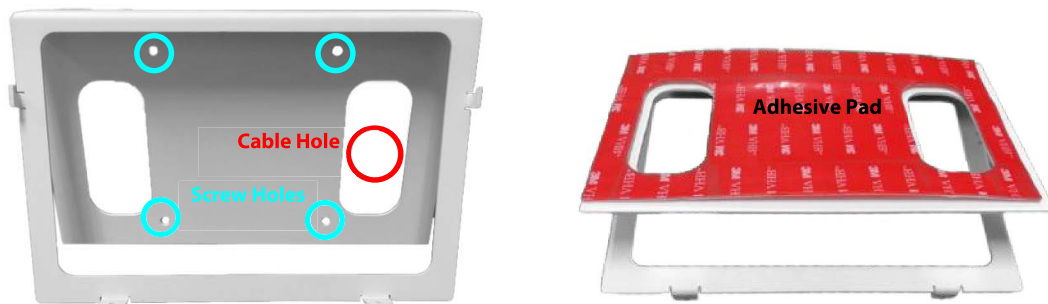

SMS-CTP

Centralized Control Panel
 smartSMS-NET Sound Masking System

- Simple and easy masking sound and music volume adjustment in any zone,
- 7" Capacitive Touch Screen,
- Wall-Mount for sleek design,
- Password access,
- Ethernet or WiFi connectivity,
- Flexible power supply with PoE or 9-36Vdc.

On screen volume control to display and access all projects and zones:

Ethernet or WiFi Connectivity:

V20190702

Specifications

Volumes	
Sound Masking	±10 dB with respect to calibrated sound masking level
Music	30 dB
Connectivity	
Connectivity	TCP/IP
Interfaces	Ethernet (RJ45) or WiFi (802.11b/g/n, <u>WiFi radio module can be disabled if not required</u>)
Protocol	Proprietary
Screen	
Size	7 inch (178mm)
Resolution	1024 x 600
Brightness	350 cd/m ²
Touch Panel Technology	Capacitive
Power	
Powering Options	PoE or DC barrel connector
DC Barrel Connector	9-36VDC, Power-Supply provided
PoE (Power over Ethernet)	48V, IEEE 802.3.af (optional PoE injector available)
Power Rating	Max 15W
Physical	
Size	182mm x 121mm x 25mm (7.2" x 4.75" x 1")
Weight	0.9lb (400g)
Mounting	Wall-mount bracket
Options	
Locked Guard Box	Key-locked clear polycarbonate box, 248mm x 184mm x 86mm (9.75" x 7.25" x 3.33")
PoE Injector	19W IEEE 802.3af PoE injector supporting 10/100 Mbps

Very easy to install with mounting bracket using screws or adhesive pad:

V20190702