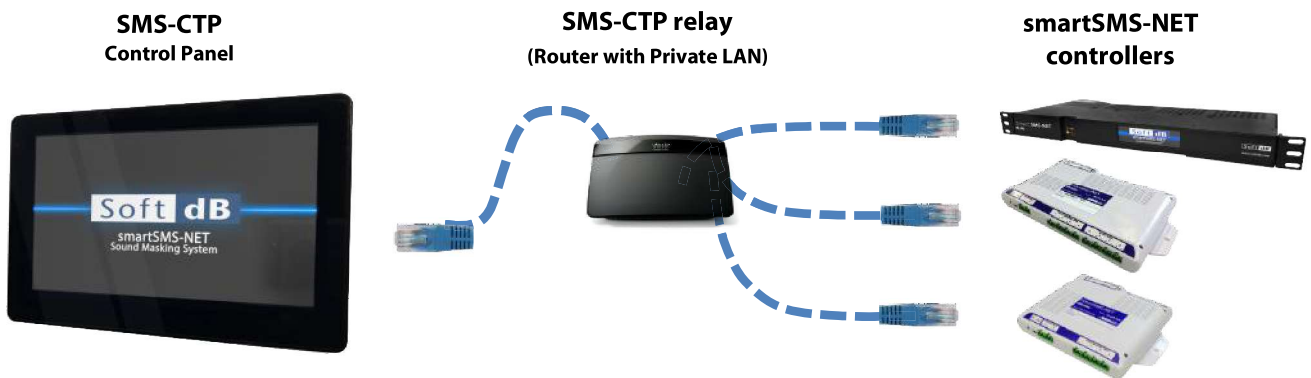

SMS-CTP

Centralized Control Panel
 smartSMS-NET Sound Masking System

- Simple and easy masking sound and music volume adjustment in any zone,
- 7" Capacitive Touch Screen,
- Wall-Mount for sleek design,
- Password access,
- Ethernet or WiFi connectivity,
- Flexible power supply with PoE or 9-36Vdc.

On screen volume control to display and access all projects and zones:

Ethernet or WiFi Connectivity:

V20190702

Specifications

Volumes	
Sound Masking	±10 dB with respect to calibrated sound masking level
Music	30 dB
Connectivity	
Connectivity	TCP/IP
Interfaces	Ethernet (RJ45) or WiFi (802.11b/g/n, <u>WiFi radio module can be disabled if not required</u>)
Protocol	Proprietary
Screen	
Size	7 inch (178mm)
Resolution	1024 x 600
Brightness	350 cd/m ²
Touch Panel Technology	Capacitive
Power	
Powering Options	PoE or DC barrel connector
DC Barrel Connector	9-36VDC, Power-Supply provided
PoE (Power over Ethernet)	48V, IEEE 802.3.af (optional PoE injector available)
Power Rating	Max 15W
Physical	
Size	182mm x 121mm x 25mm (7.2" x 4.75" x 1")
Weight	0.9lb (400g)
Mounting	Wall-mount bracket
Options	
Locked Guard Box	Key-locked clear polycarbonate box, 248mm x 184mm x 86mm (9.75" x 7.25" x 3.33")
PoE Injector	19W IEEE 802.3af PoE injector supporting 10/100 Mbps

Very easy to install with mounting bracket using screws or adhesive pad:

V20190702